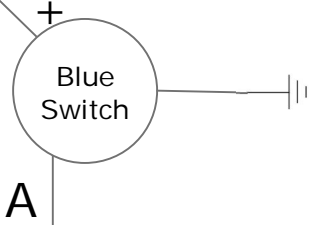

Thomas Fan Speed Switch

Wire B-12

Thomas OEM Fuse Bar

Drawing# KH20
Thomas C2 Dash Air
Drafted By: Kevin Harris
TransArctic of Southern GA Inc.
18 April 2016

Located behind OEM cab air filter

LPS

HPS

Located under bus near condenser