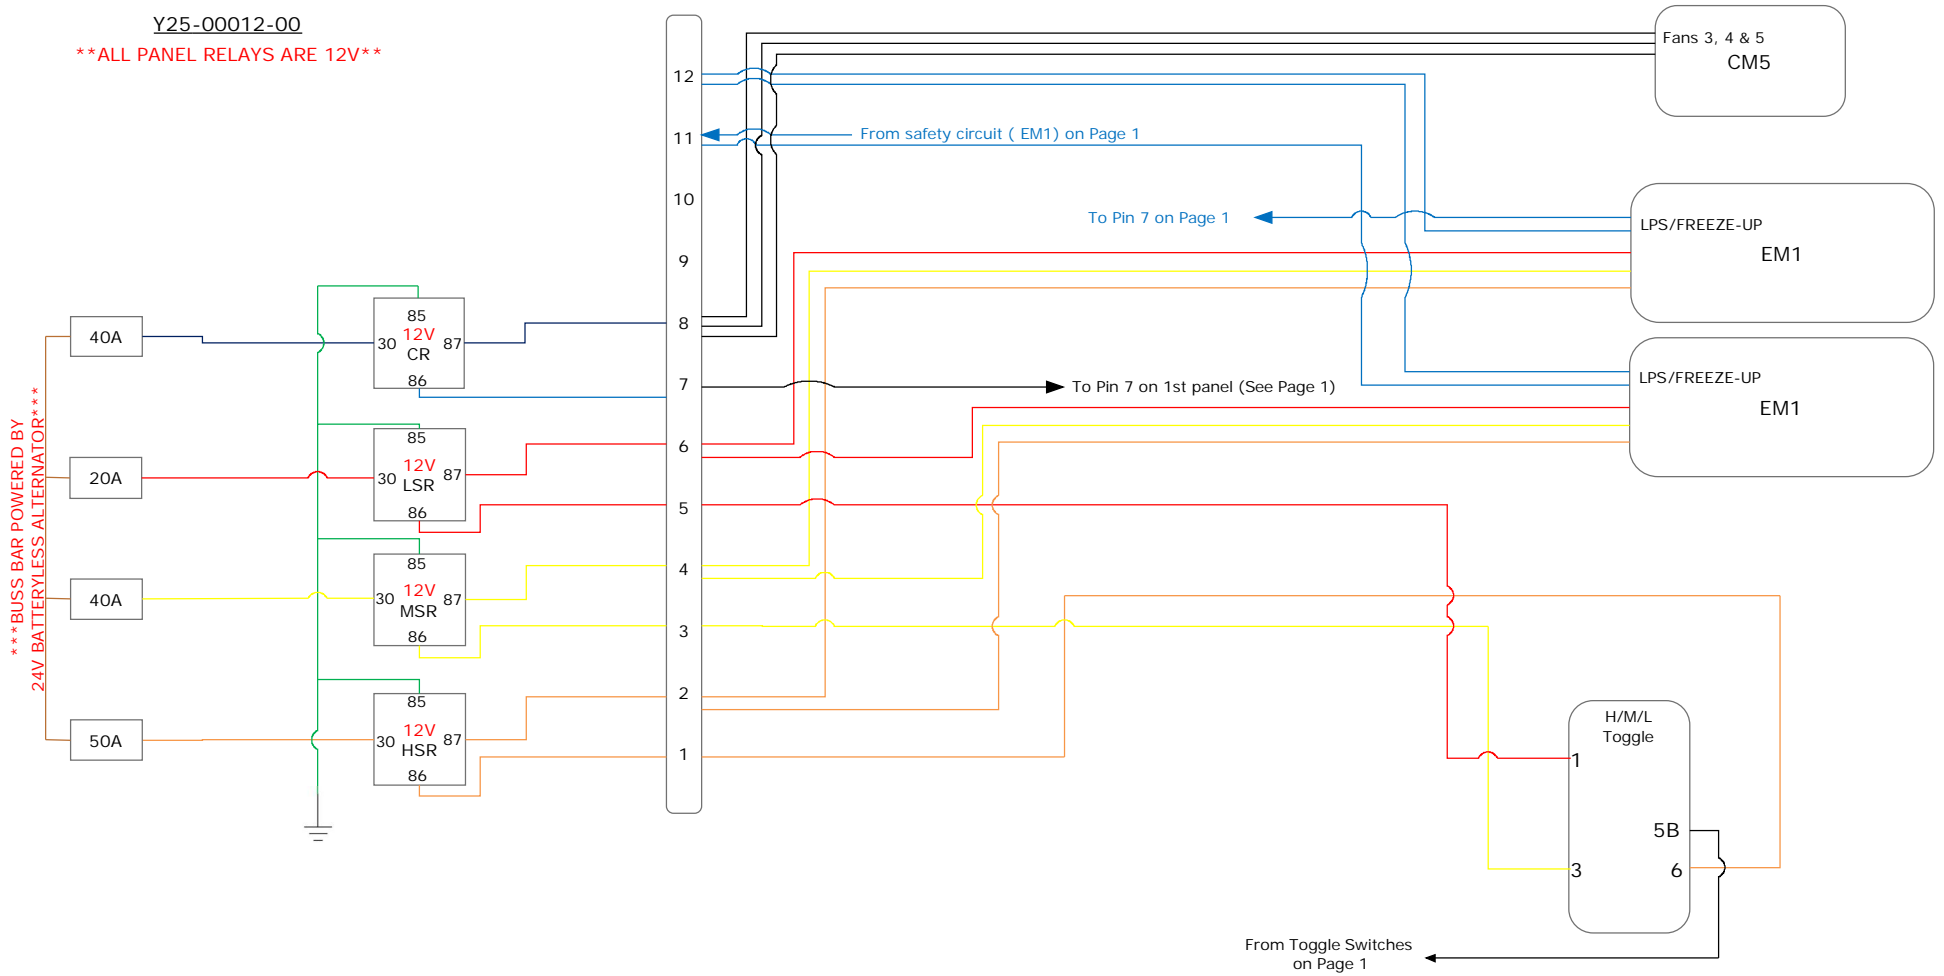

Y25-00012-00

****ALL PANEL RELAYS ARE 12V****

Drawing# KH28
 (4)EM1 - CM5 Condenser - 05G Compressor 24V
 Drafted By: Kevin Harris / TransArctic of Southern GA Inc.
 PAGE 1
 8 Dec 2017

**** IMPORTANT NOTE: PINS 1, 3, 5, 7, 9, 11 & 12 ARE 12 VOLTS
 PINS 2, 4, 6, 8 & 10 ARE 24 VOLTS ****

Y25-00012-00

****ALL PANEL RELAYS ARE 12V****

*****IMPORTANT NOTE: PINS 1, 3, 5, 7, 11 & 12 ARE 12 VOLTS
PINS 2, 4, 6 & 8 ARE 24 VOLTS*****

Drawing# KH28

(4)EM1 - CM5 Condenser - 05G Compressor 24V
Drafted By: Kevin Harris /TransArctic of Southern GA Inc
PAGE 2
8 Dec 2017