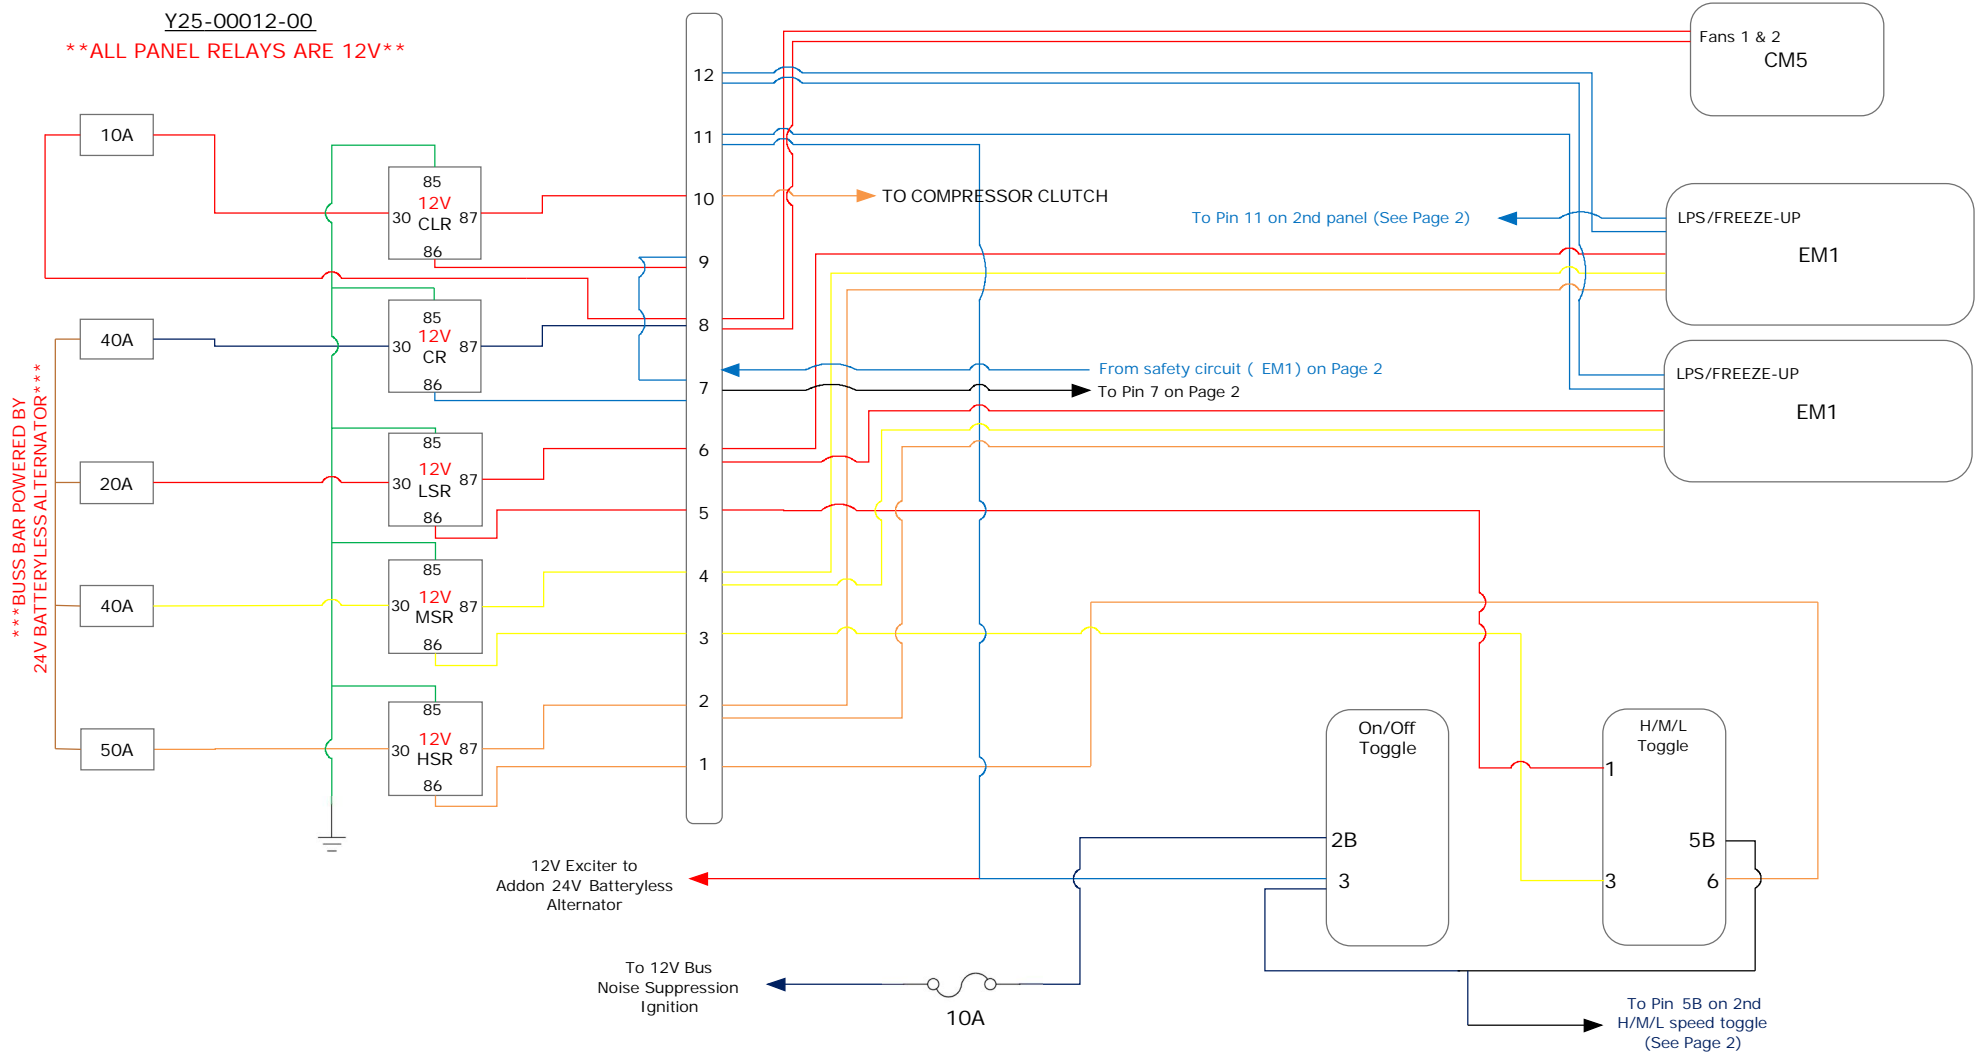

Y25-00012-00

****ALL PANEL RELAYS ARE 12V****

Drawing# KH28
 (4)EM1 - CM5 Condenser - 05G Compressor 24V
 Drafted By: Kevin Harris / TransArctic of Southern GA Inc.
 PAGE 1
 8 Dec 2017

**** IMPORTANT NOTE: PINS 1, 3, 5, 7, 9, 11 & 12 ARE 12 VOLTS
 PINS 2, 4, 6, 8 & 10 ARE 24 VOLTS ****

Y25-00012-00

****ALL PANEL RELAYS ARE 12V****

*****IMPORTANT NOTE: PINS 1, 3, 5, 7, 11 & 12 ARE 12 VOLTS
PINS 2, 4, 6 & 8 ARE 24 VOLTS*****

Drawing# KH28

(4)EM1 - CM5 Condenser - 05G Compressor 24V
Drafted By: Kevin Harris /TransArctic of Southern GA Inc
PAGE 2
8 Dec 2017