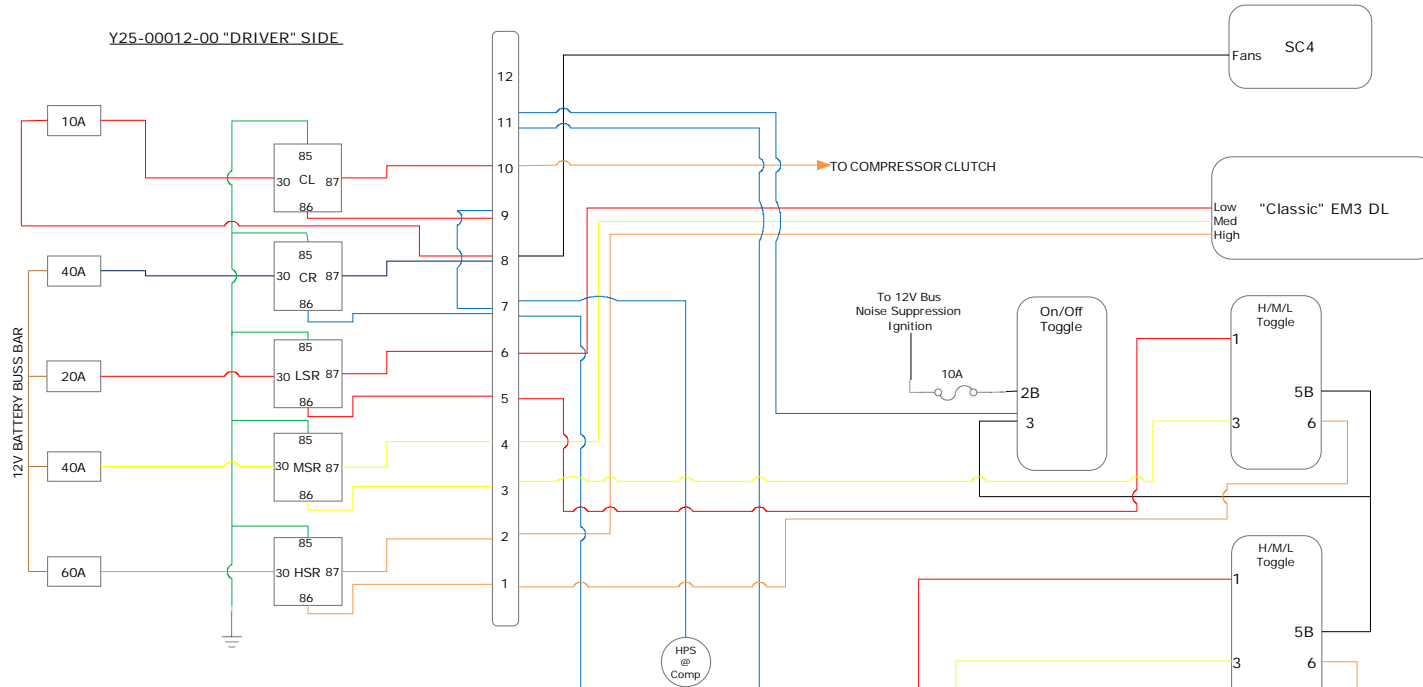

Y25-00012-00 "DRIVER" SIDE

Drawing# KH22
 "Classic" DL EM3 / (2)EM / (2)SC4 with TM55/65
 Drafted By: Kevin Harris / TransArctic of Southern GA Inc
 19 Dec 2018

Y25-00012-00 "PASSENGER" SIDE

SC4 NOTE: SEE TRANSAIR DWG#5031477 FOR SOFT START RELAY WIRING