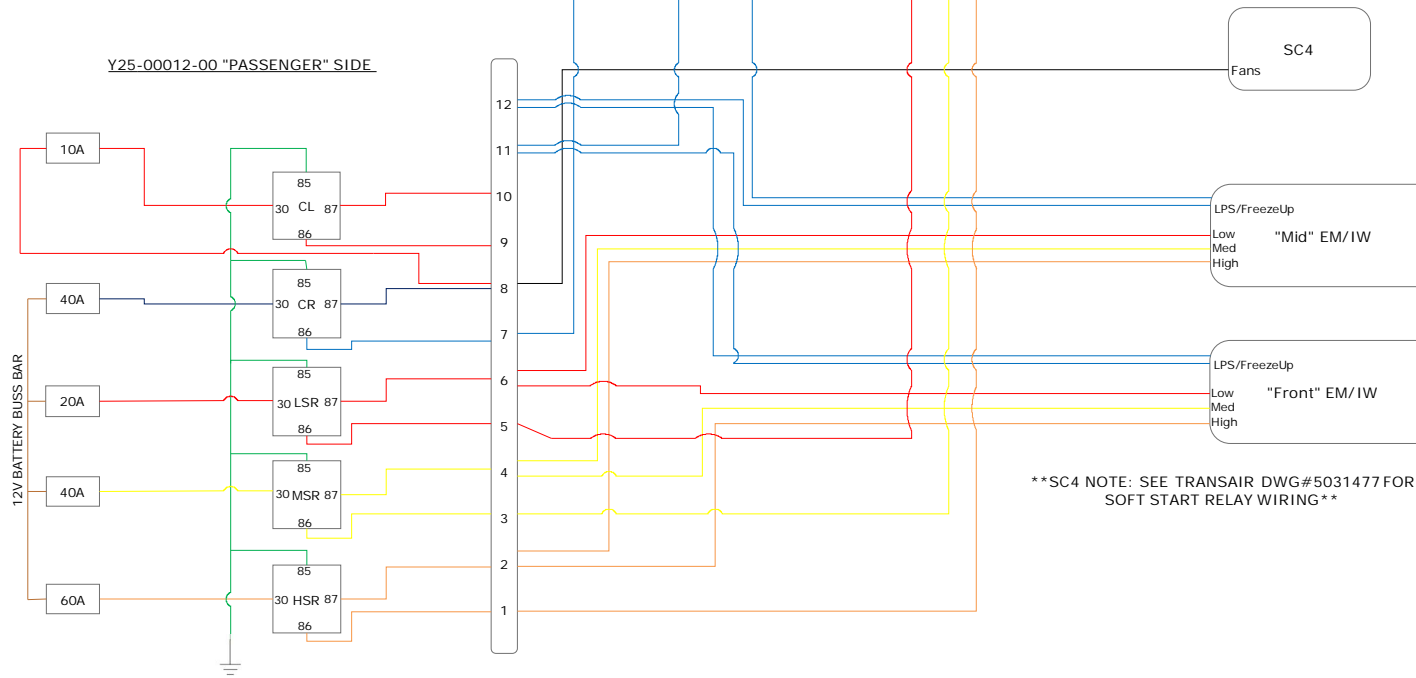

Y25-00012-00 "DRIVER" SIDE

Drawing# KH22
 "Classic" DL EM3 / (2)EM / (2)SC4 with TM55/65
 Drafted By: Kevin Harris / TransArctic of Southern GA Inc
 19 Dec 2018

Y25-00012-00 "PASSENGER" SIDE

SC4 NOTE: SEE TRANSAIR DWG#5031477 FOR SOFT START RELAY WIRING