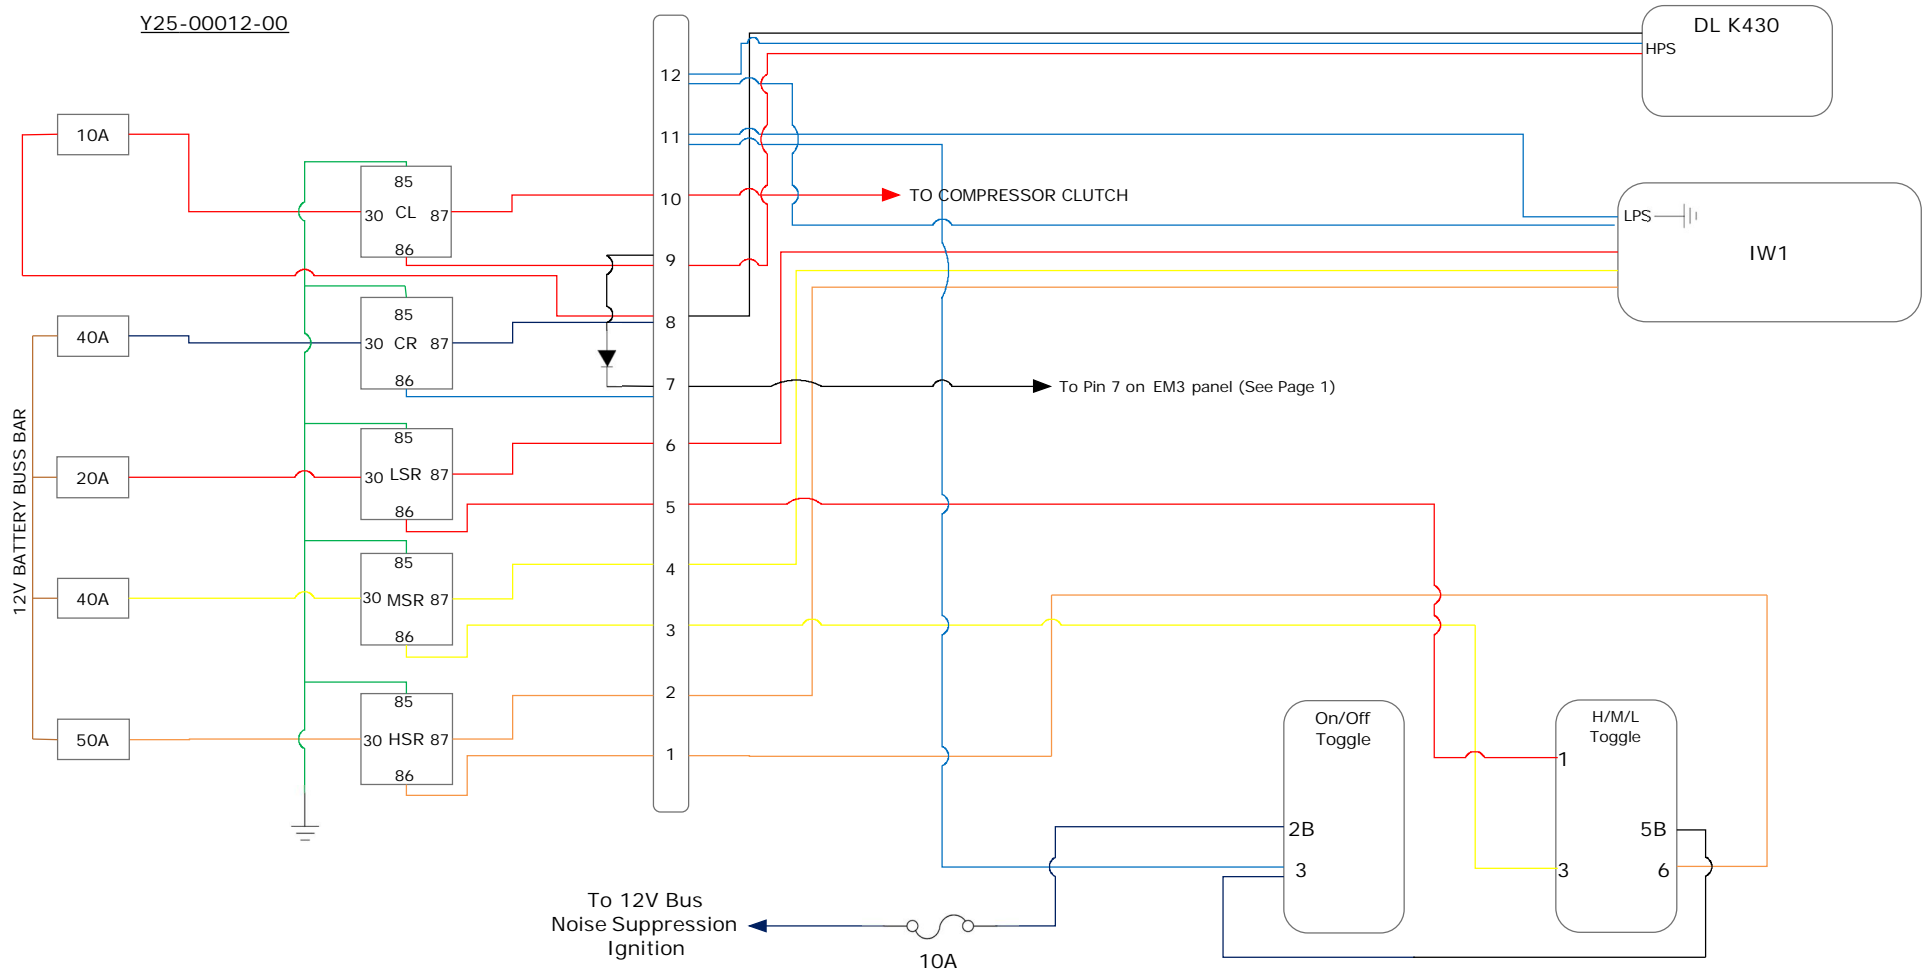

Y25-00012-00

Drawing# KH27

"Classic" DL EM3 - IW1 - K430 - (2)TM21

Drafted By: Kevin Harris /TransArctic of Southern GA Inc

PAGE 1

31 Oct 2017

Y25-00012-00

Drawing# KH27
"Classic" DL EM3 - IW1 - K430 - (2)TM21
Drafted By: Kevin Harris /TransArctic of Southern GA Inc
PAGE 2
31 Oct 2017