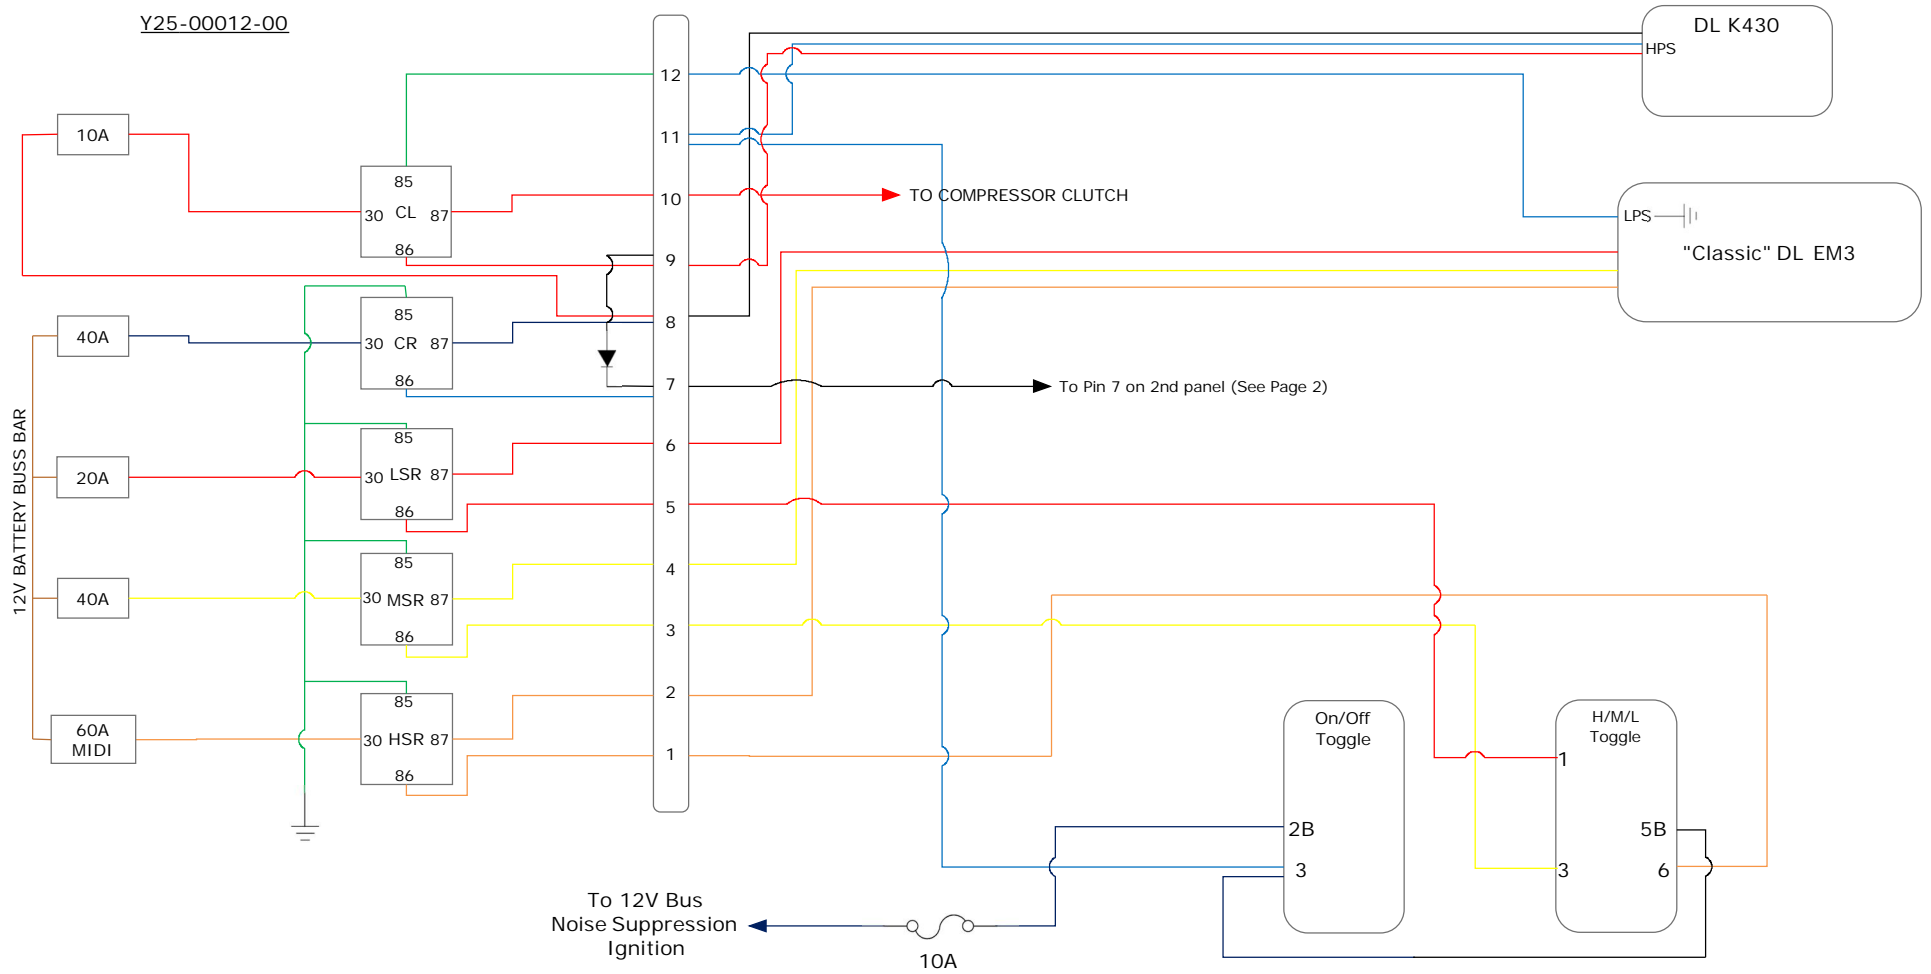

Y25-00012-00

Drawing# KH27

"Classic" DL EM3 - IW1 - K430 - (2)TM21

Drafted By: Kevin Harris /TransArctic of Southern GA Inc

PAGE 1

31 Oct 2017

Y25-00012-00

Drawing# KH27
"Classic" DL EM3 - IW1 - K430 - (2)TM21
Drafted By: Kevin Harris /TransArctic of Southern GA Inc
PAGE 2
31 Oct 2017